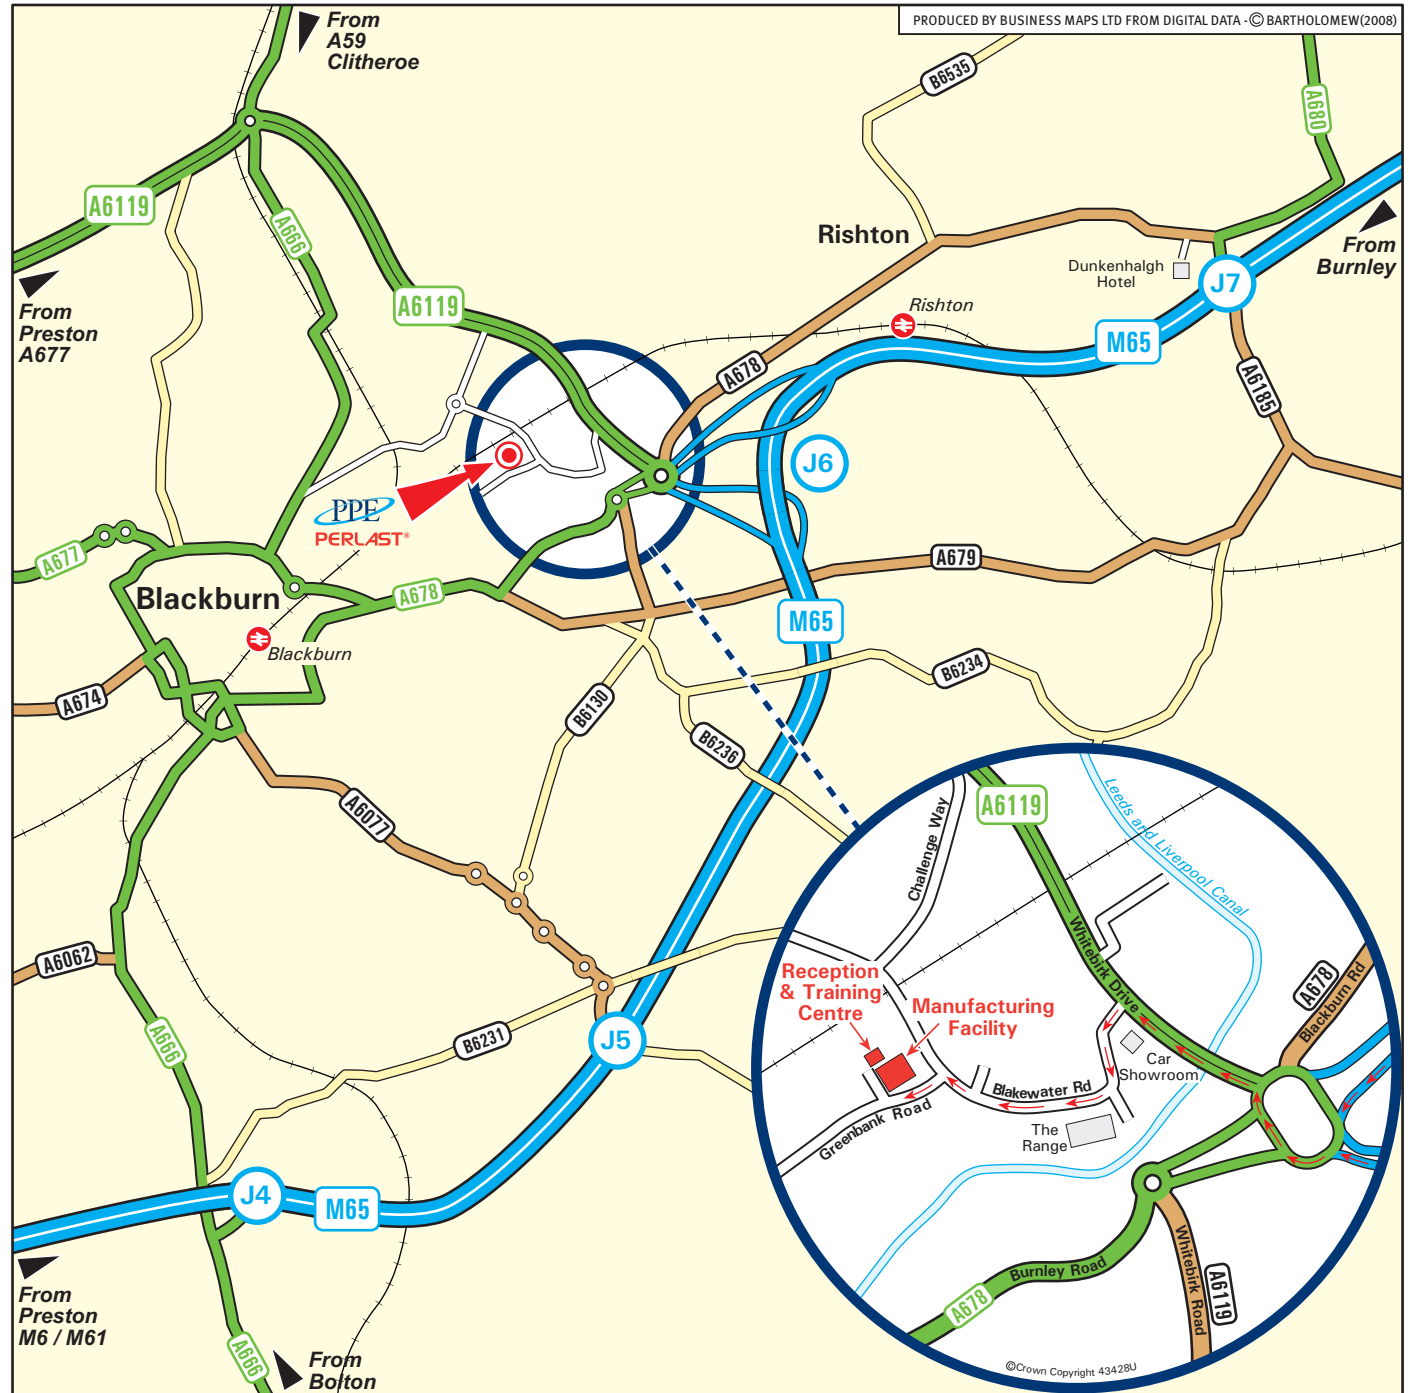

**Precision Polymer
Engineering Ltd**

Greenbank Road, Blackburn BB1 3EA
Tel : +44 (0) 1254 295400
Email: sales@prepol.com www.prepol.com

By Car:

From the North: M6 to junction 29: onto M65, leave M65 at junction 6

From the South: M6 to junction 29: onto M65, leave M65 at junction 6

From Leeds, East England: M62 Jctn 18, onto M66 -A56, M65, leave M65 at junction 6

.... **From M65 junction 6:** Get in the lane marked A6119 Ring Road, take the exit off the roundabout signposted Ring Road & Whitebirk. Turn left at the traffic lights (car showroom on the corner). Road bends left, then right (past The Range store). After 300m, turn LEFT onto Greenbank Road, then first RIGHT. PPE is on right-hand side.

By Rail: Blackburn Railway Station (1.2 miles / 2km).

By Air: Manchester Airport (48 miles / 77km).
Liverpool Airport (52 miles / 85km).
Blackpool Airport (24 miles / 39km).
London Heathrow Airport (230 miles / 370km).