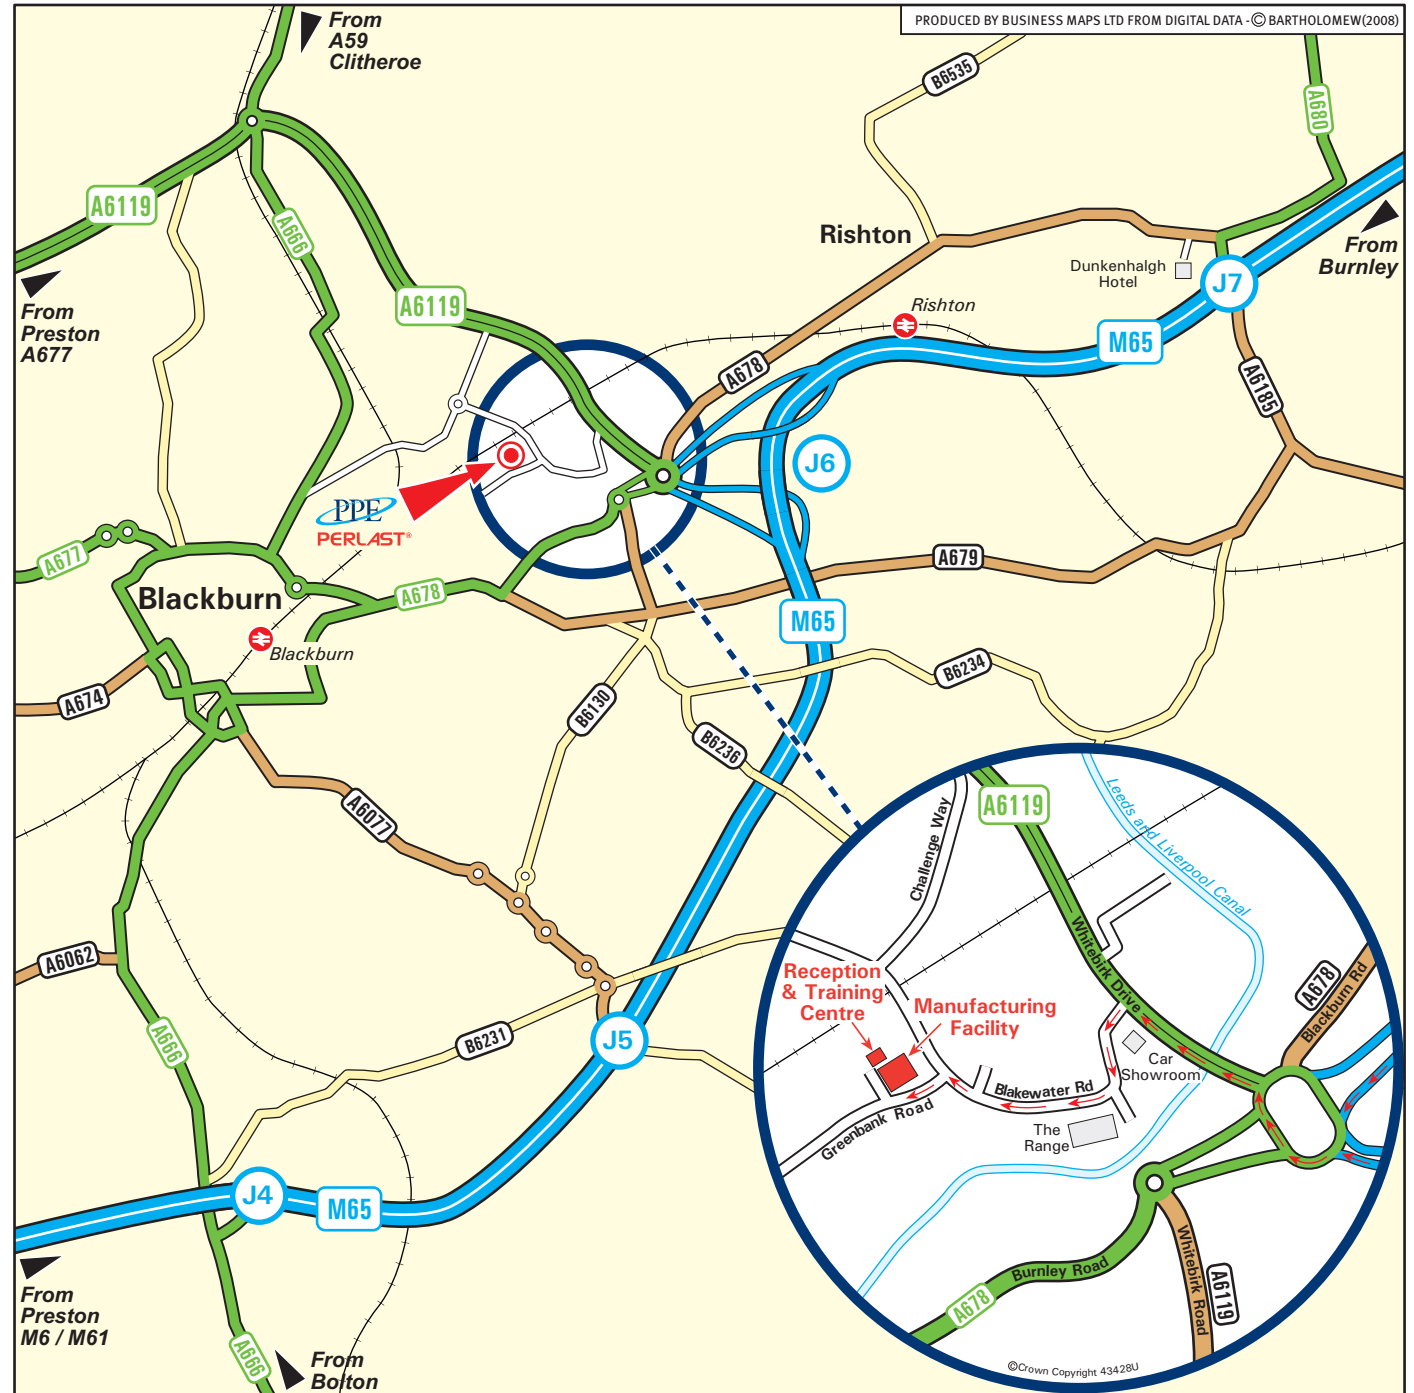

**Precision Polymer
Engineering Ltd**

Greenbank Road, Blackburn BB1 3EA
Tel : +44 (0) 1254 295400
Email: prepol.sales@idexcorp.com
www.prepol.com

By Car:

From the North: M6 to junction 29: onto M65, leave M65 at junction 6

From the South: M6 to junction 29: onto M65, leave M65 at junction 6

From Leeds, East England: M62 Jctn 18, onto M66 -A56, M65, leave M65 at junction 6

.... **From M65 junction 6:** Get in the lane marked A6119 Ring Road, take the exit off the roundabout signposted Ring Road & Whitebirk. Turn left at the traffic lights (car showroom on the corner). Road bends left, then right (past The Range store). After 300m, turn LEFT onto Greenbank Road, then first RIGHT. PPE is on right-hand side.

By Rail: Blackburn Railway Station (1.2 miles / 2km).

By Air: Manchester Airport (48 miles / 77km).

Liverpool Airport (52 miles / 85km).

Blackpool Airport (24 miles / 39km).

London Heathrow Airport (230 miles / 370km).